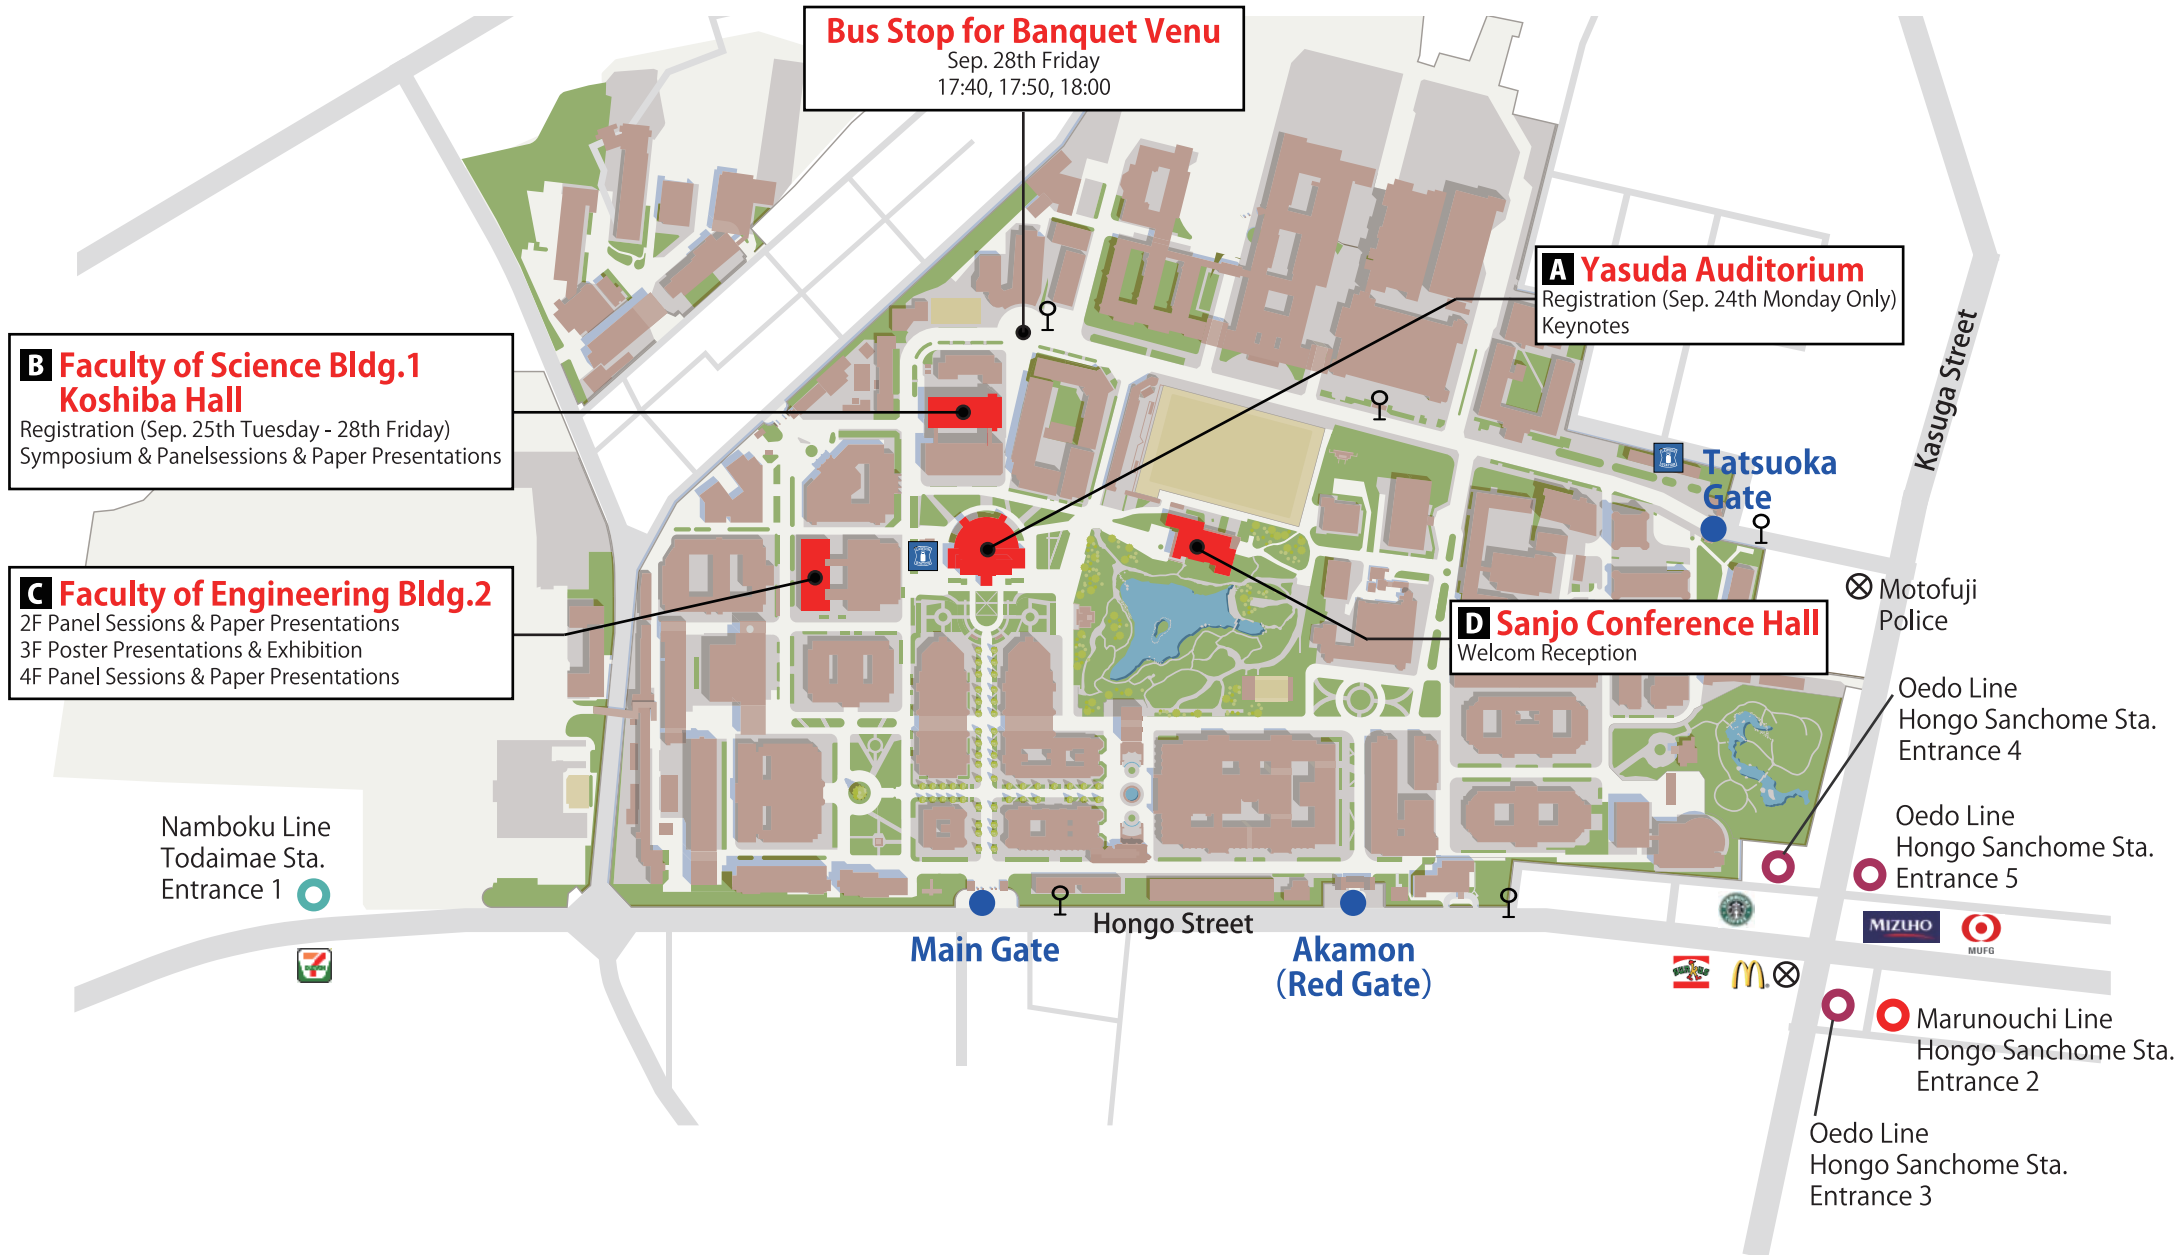

# DiGRA2007 situated play

## The University of Tokyo Campus Map

# Faculty of Engineering Bldg.2 2F

Lecture Room 222: Panel Sessions & Paper Presentations

Lecture Room 223: Paper Presentations

# Faculty of Engineering Bldg.2 3F

Meeting Room 1A: Exhibition

Meeting Room 1B, 1C: Poster Presentations